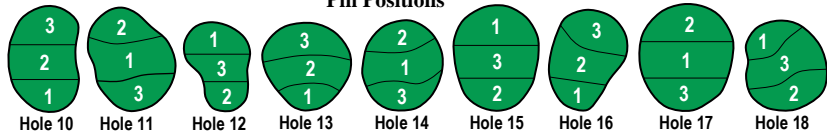

Owned and Operated by
West Norriton Township

Food Services by

HOLE	Rating/Slope	1	2	3	4	5	6	7	8	9	Scoreboard
BLUE	70.9/128	448	348	292	140	370	576	383	195	384	3136
WHITE	69.4/124	434	333	282	135	355	557	366	181	369	3012
GOLD	68.3/117	408	314	267	127	341	547	349	173	358	2884
HANDICAP		2	12	16	18	14	4	8	6	10	
PAR		4	4	4	3	4	5	4	3	4	35
+/-											
RED	70.2/122	398	271	216	115	308	517	319	161	321	2626
RED PAR		5	4	4	3	4	5	4	3	4	36
HANDICAP		4	14	16	18	8	2	10	6	12	

Date: _____ Scorer: _____ Attest: _____

Watch for and abide by any special 'cart path only' rules that might be in effect on holes 11, 16, and 18.

Pin Positions

Tee Played:

- Blue
- White
- Gold
- Red

10	11	12	13	14	15	16	17	18	In	Out	Tot	Hcp	Net
349	392	197	430	337	215	390	452	545	3307	3136	6443		
337	377	190	408	320	198	361	431	516	3138	3012	6150		
318	366	182	400	309	190	347	405	482	2999	2884	5883		
17	9	13	3	11	7	15	1	5					
4	4	3	4	4	3	4	4	5	35	35	70		
235	333	167	337	278	151	285	360	383	2529	2626	5155		
4	4	3	4	4	3	4	4	5	35	36	71		
17	7	11	5	9	15	13	1	3					