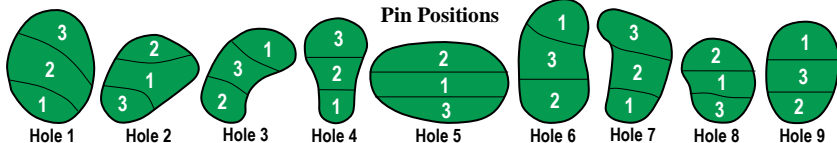

JEFFERSONVILLE GOLF CLUB

Where cart paths aren't available for holes 5 and 6, on 'cart path only' days keep carts in rough between fairways.

USGA RULES GOVERN ALL PLAY

Yardages are measured to the center of each green

Yellow stakes define Water Hazards Red stakes define Lateral Hazards

White stakes define Out of Bounds

Designed By
Donald J. Ross in 1931
Restored in 2001

Michael L. Housley
PGA Professional
Richard A. Shilling
Superintendent