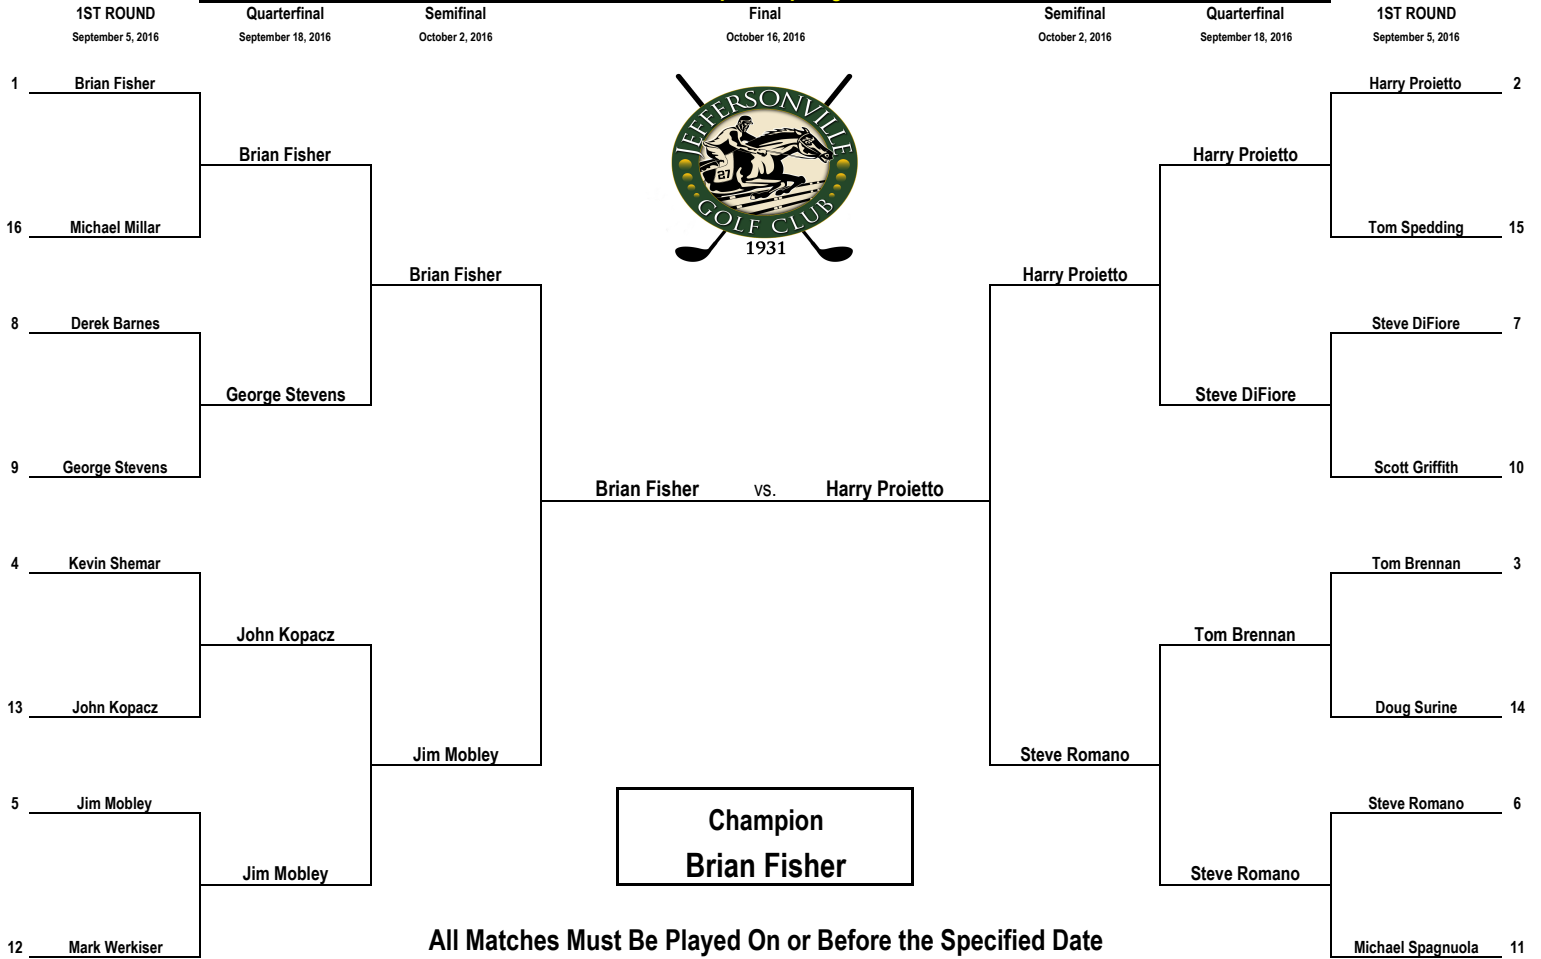

2016 Club Championship

Championship Flight

All Matches Must Be Played On or Before the Specified Date