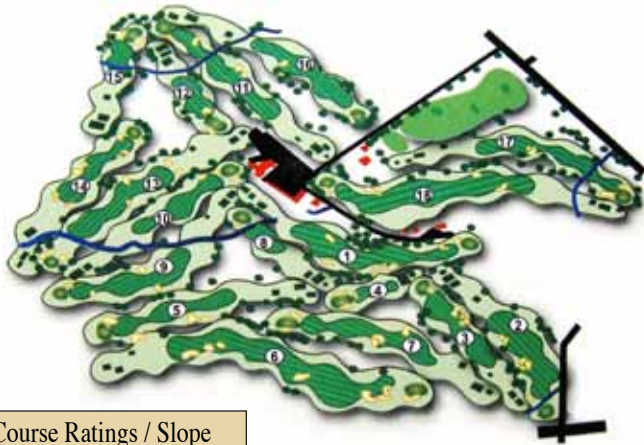

Jeffersonville Golf Club
 2400 West Main Street, Norristown, PA 19403
 Pro Shop: 610-539-0422 • Banquet: 610-337-0234
 www.jeffersonvillegolfclub.org

Owned and Operated by
 West Norriton Township

USGA RULES GOVERN ALL PLAY

Yardages are measured to the center of each green

Yellow stakes define Water Hazards Red stakes define Lateral Hazards

White stakes define Out of Bounds

Course Ratings / Slope

	Men	Women
Back:	71.0/136	77.3/145
Middle:	69.4/134	75.7/140
Diamond:	67.1/130	72.9/134
Front:	65.1/125	70.2/127